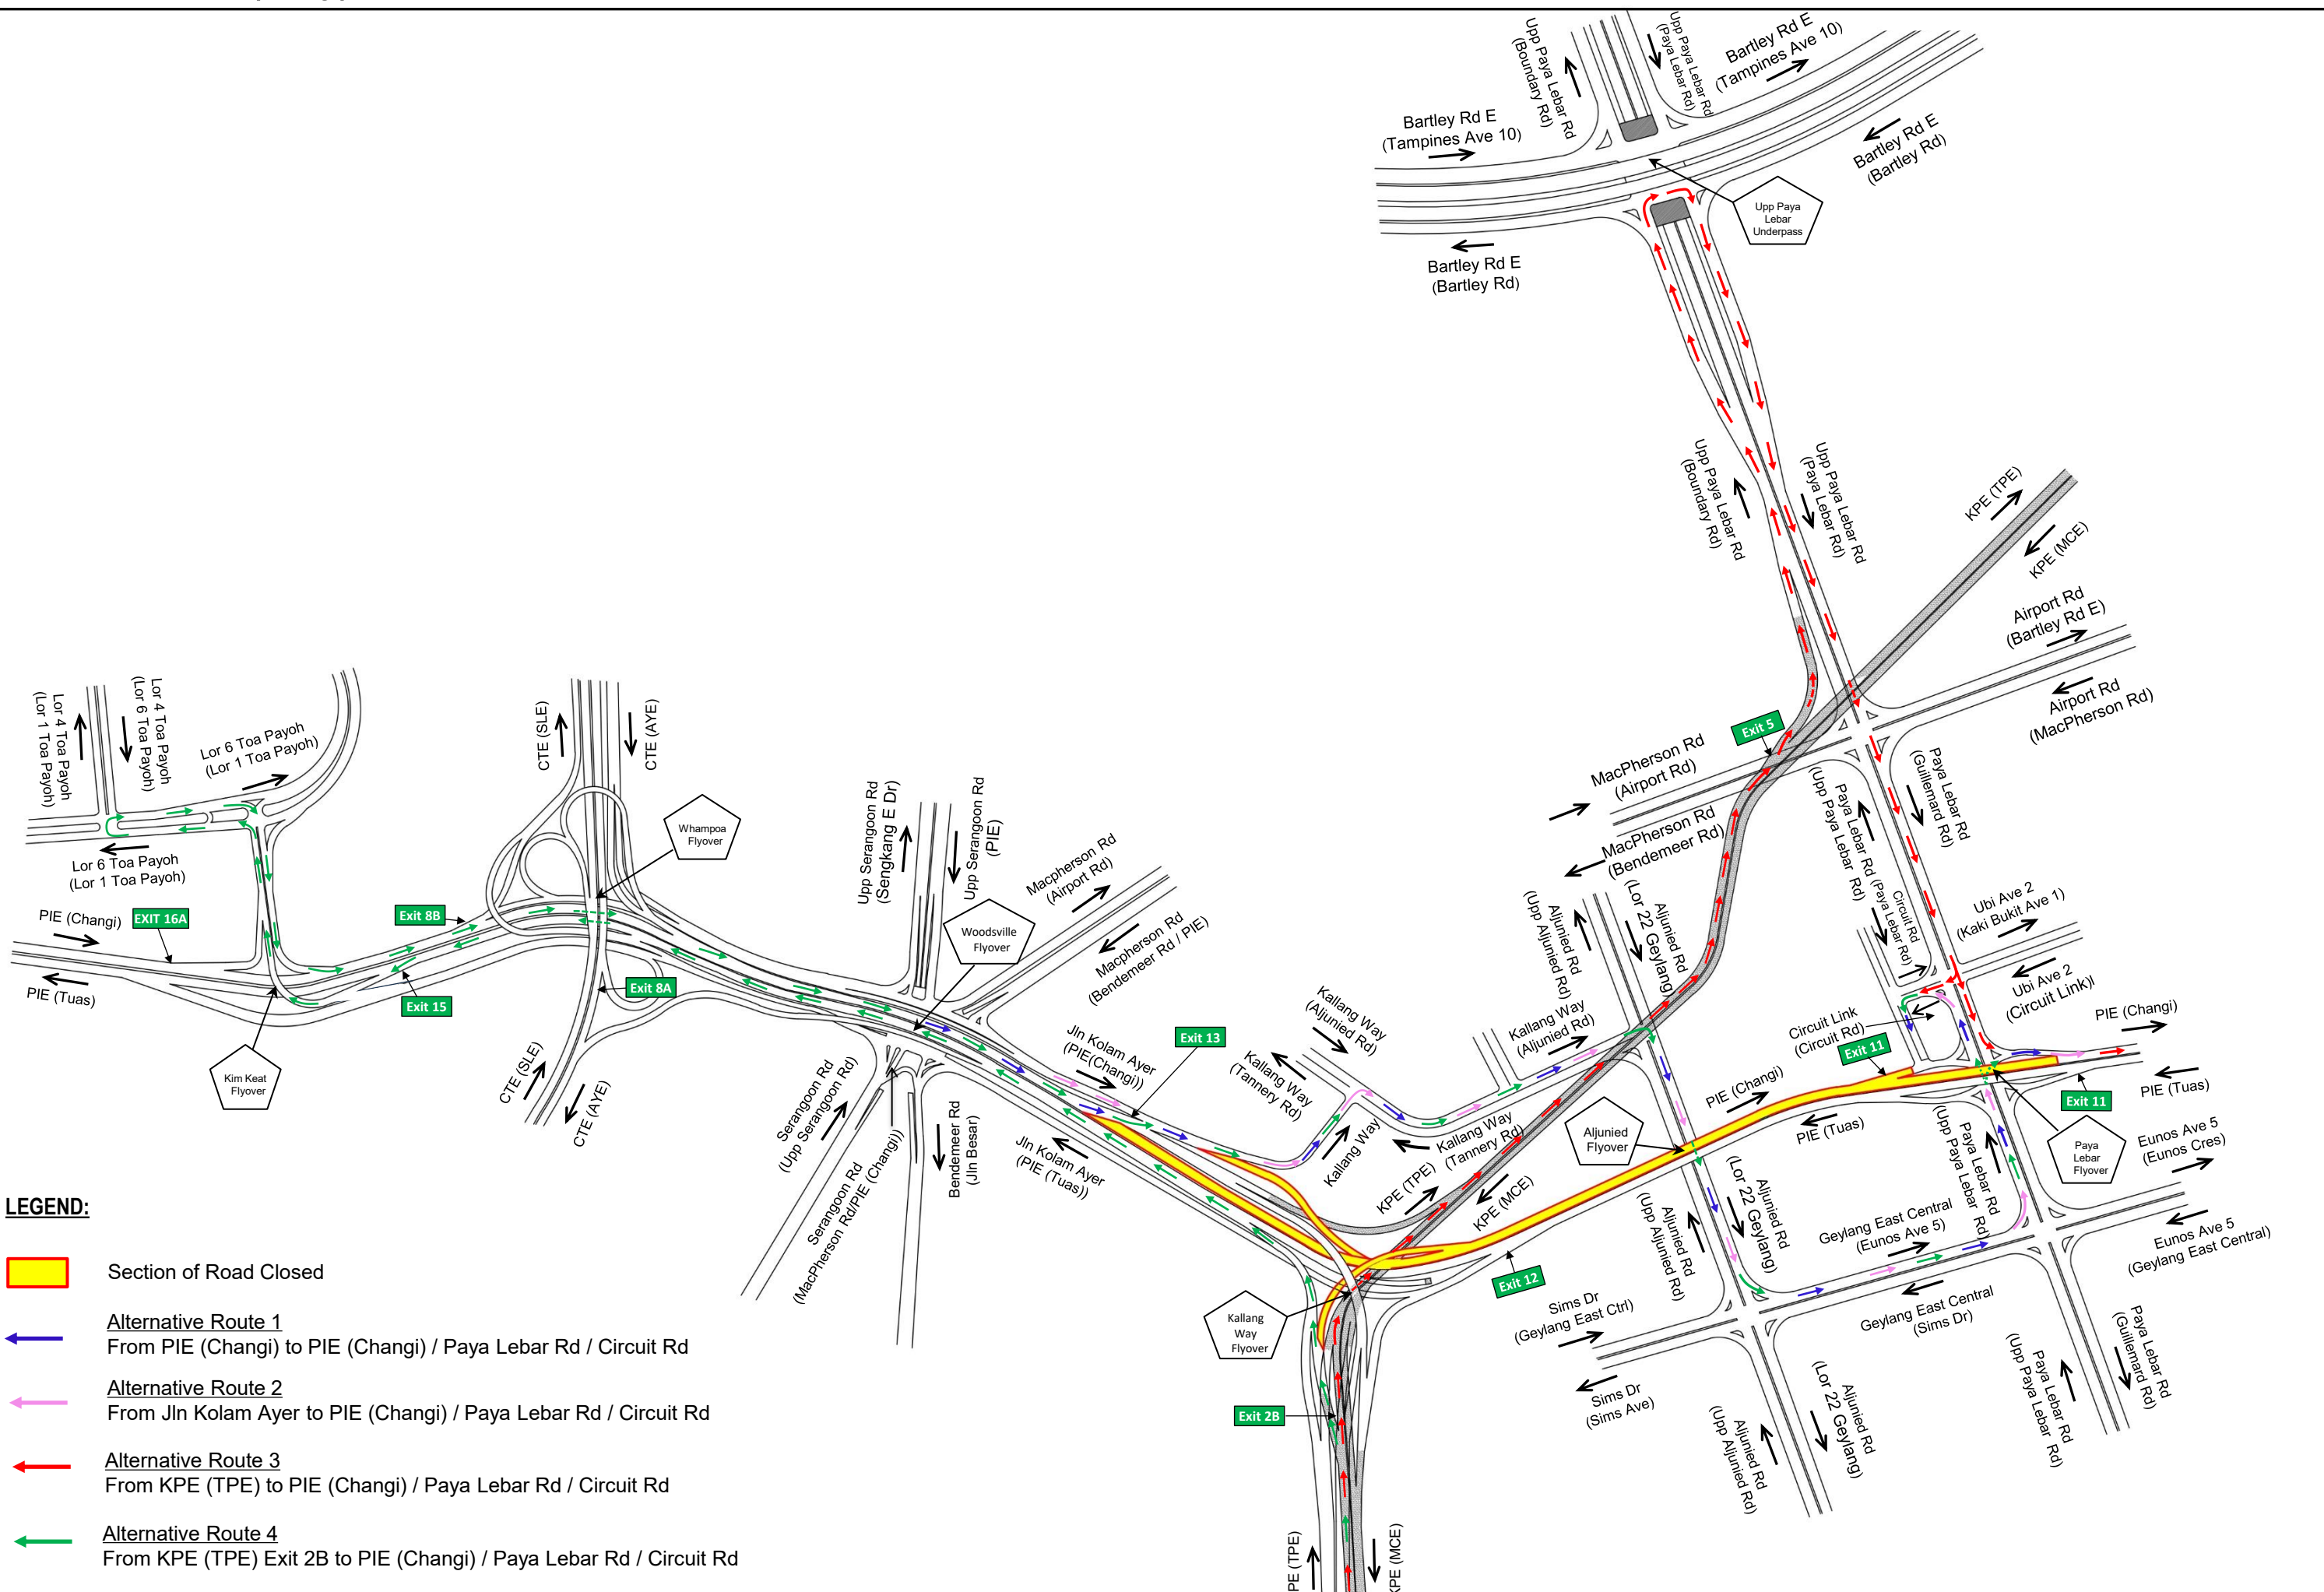

18 May 2026 to 21 May 2026

1.00am to 5.00am (daily)

LEGEND:

-  Section of Road Closed
-  Alternative Route 1
From PIE (Changi) to PIE (Changi) / Paya Lebar Rd / Circuit Rd
-  Alternative Route 2
From Jln Kolam Ayer to PIE (Changi) / Paya Lebar Rd / Circuit Rd
-  Alternative Route 3
From KPE (TPE) to PIE (Changi) / Paya Lebar Rd / Circuit Rd
-  Alternative Route 4
From KPE (TPE) Exit 2B to PIE (Changi) / Paya Lebar Rd / Circuit Rd